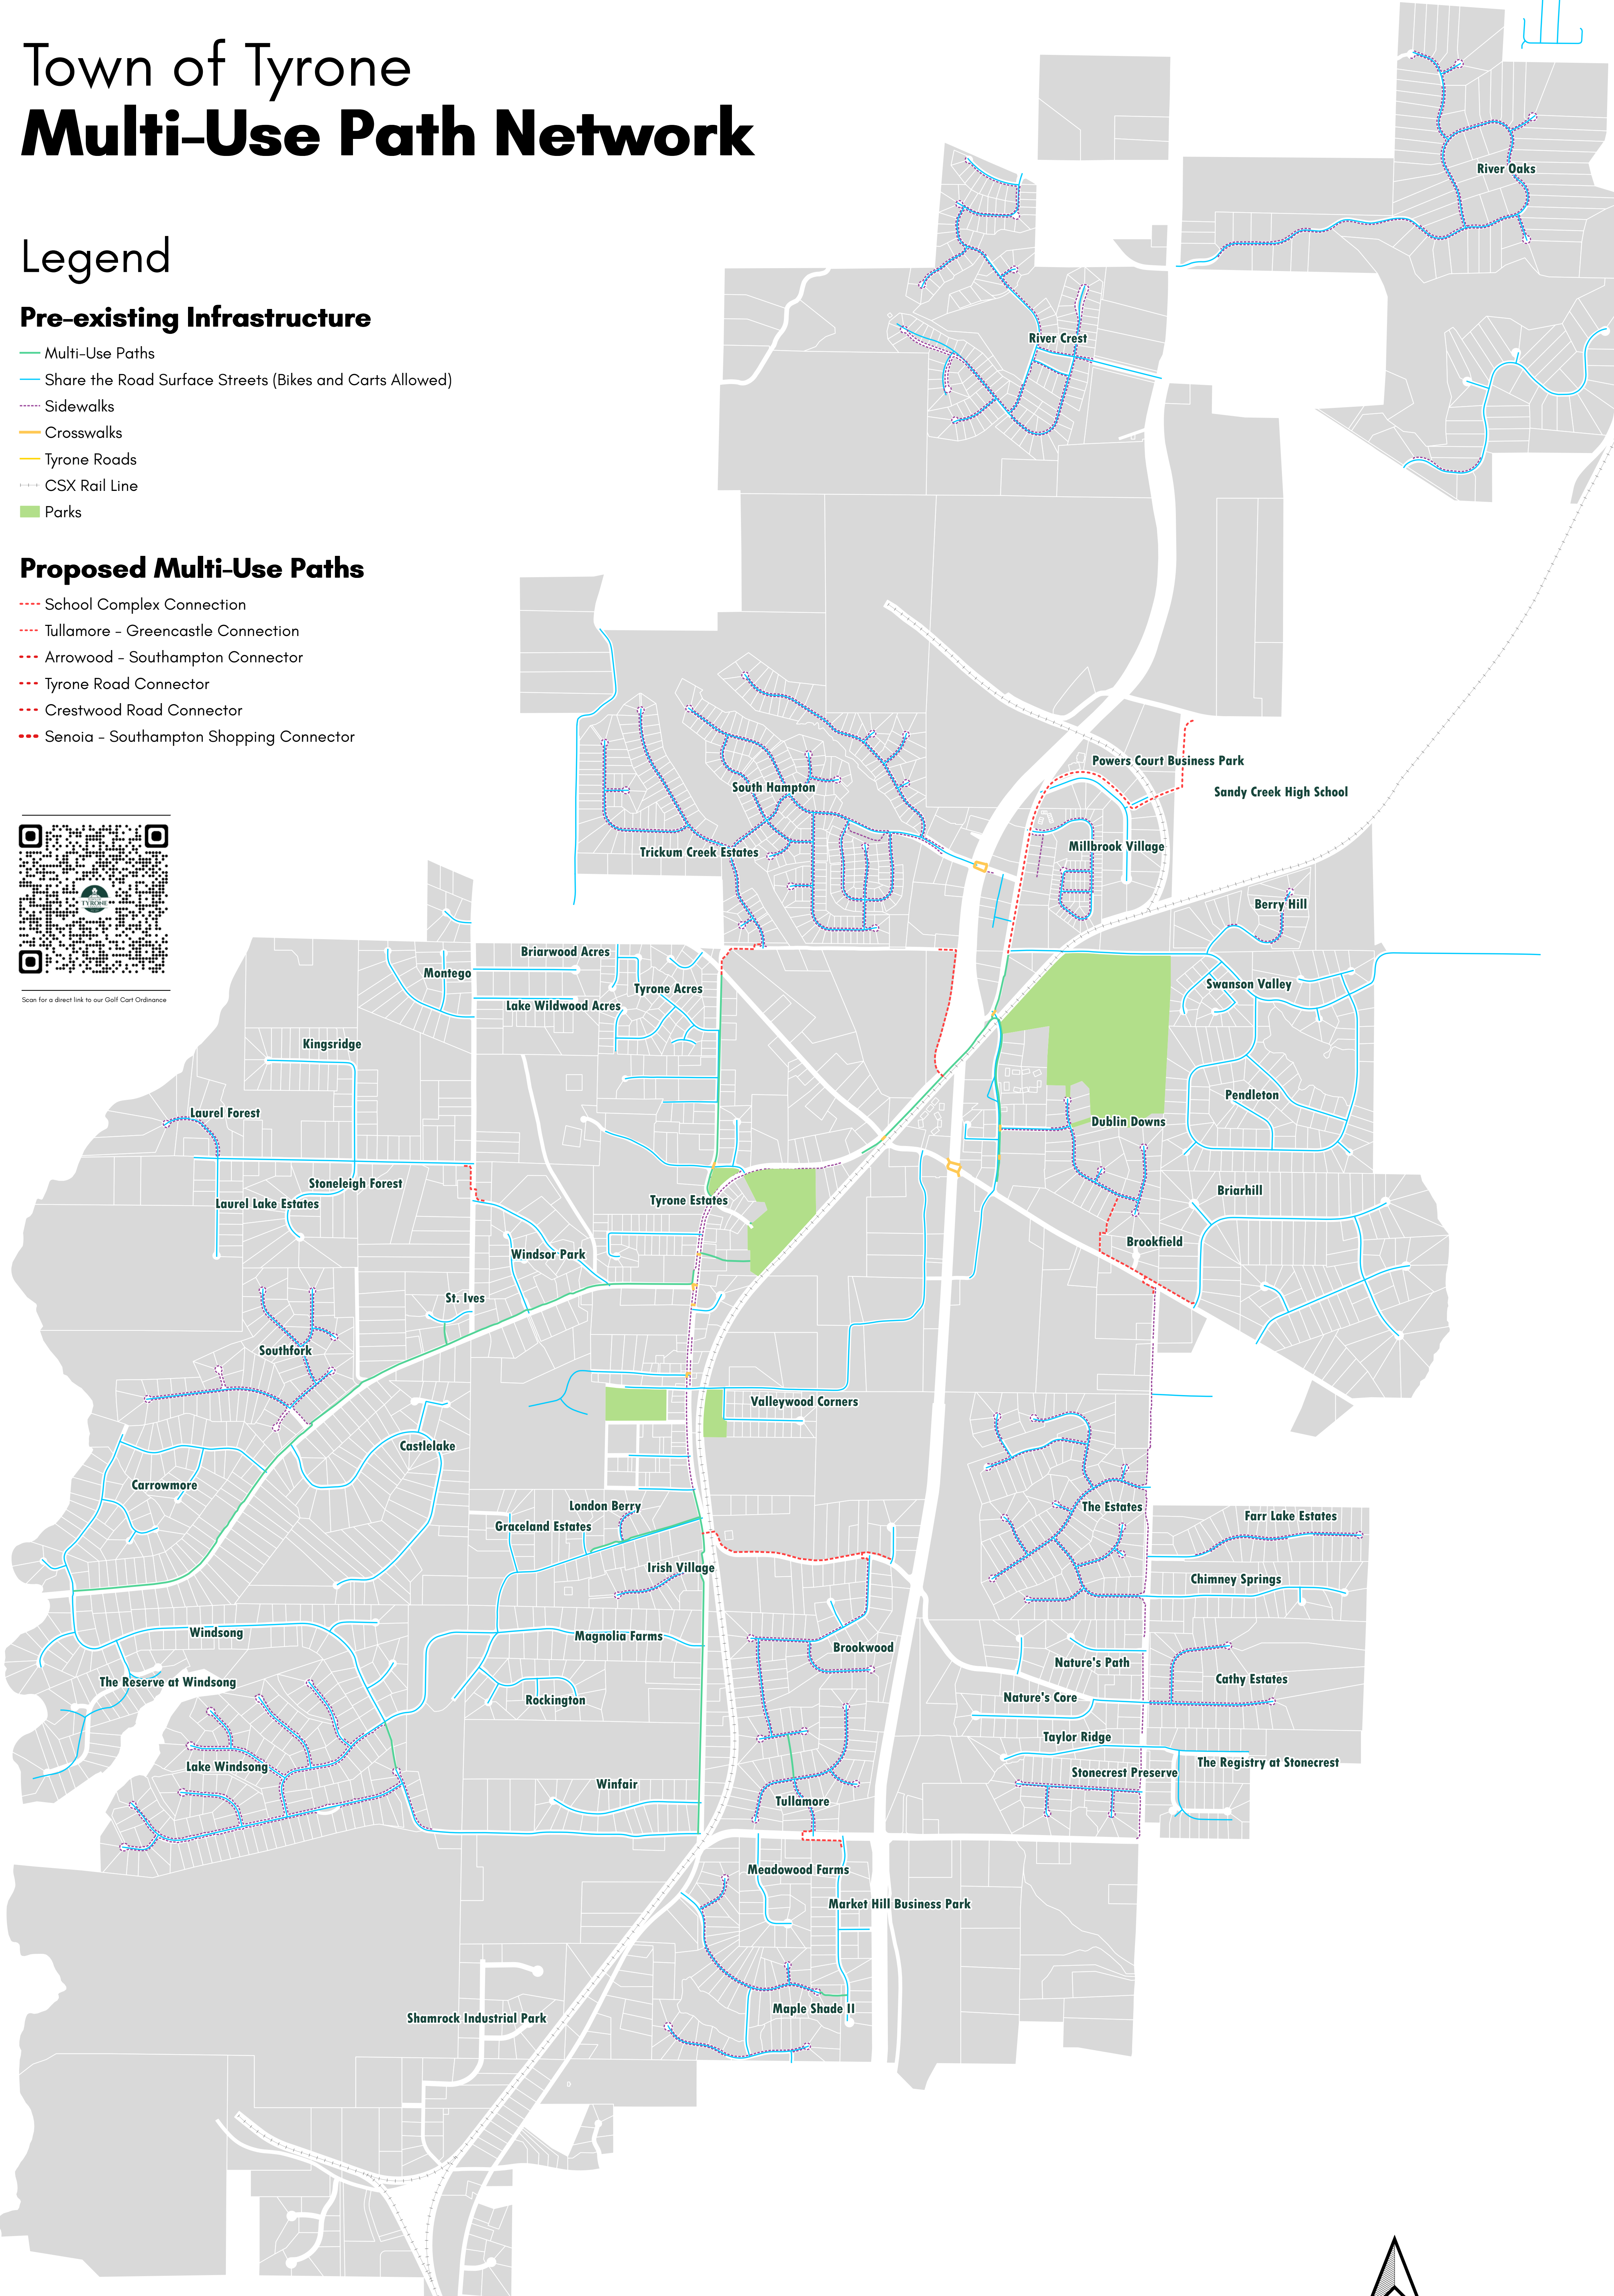

Town of Tyrone Multi-Use Path Network

Legend

Pre-existing Infrastructure

- Multi-Use Paths
- Share the Road Surface Streets (Bikes and Carts Allowed)
- - - Sidewalks
- Crosswalks
- Tyrone Roads
- CSX Rail Line
- Parks

Proposed Multi-Use Paths

- - - School Complex Connection
- - - Tullamore - Greencastle Connection
- - - Arrowood - Southampton Connector
- - - Tyrone Road Connector
- - - Crestwood Road Connector
- - - Senoia - Southampton Shopping Connector

Community Development
Map Created: 07/31/2023
By: Phillip Trocquet

For questions regarding the Town's multi-use path network, please contact the Town of Tyrone Community Development Department at Town Hall:

planning@tyrone.org
(770) 487-8340

Tyrone Town Hall | 950 Senoia Road | Tyrone, GA 30290